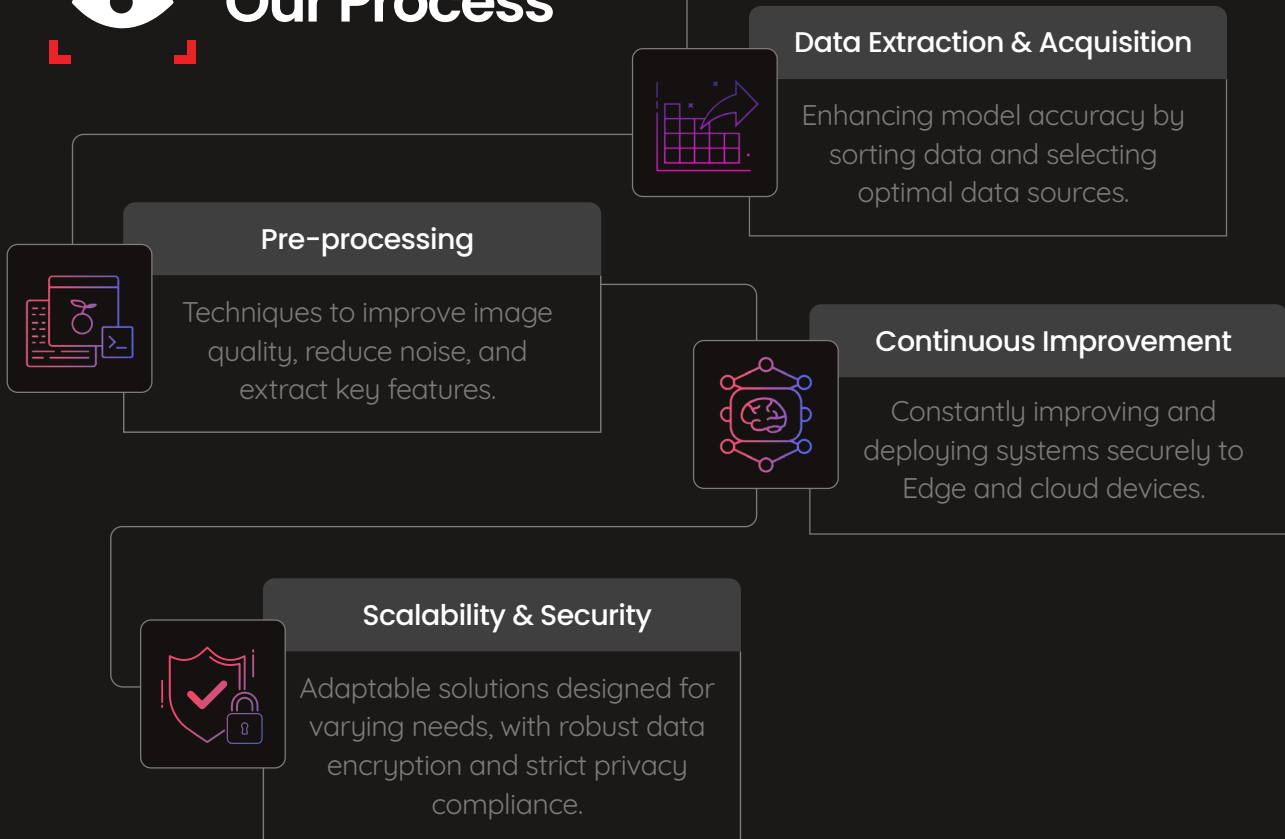

Shaping your Business Future with Deep Learning Algorithms

Our Process